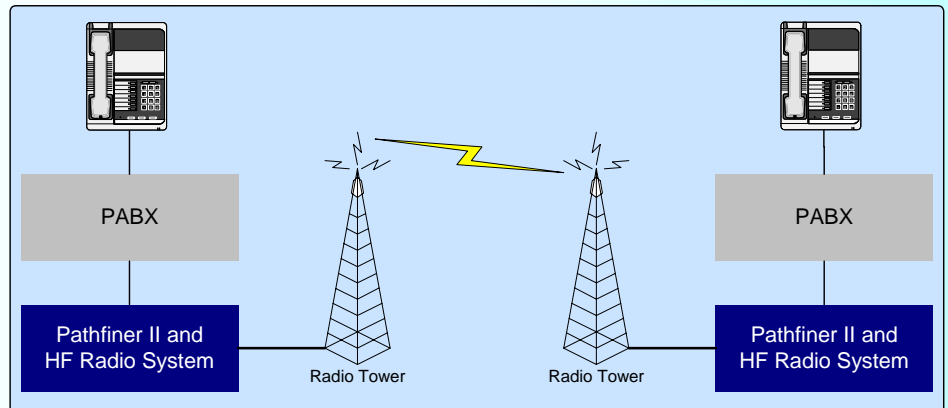

Pathfinder II

Automatic Telephone Patch

- ACU-1000 Telephone patch
- Direct interface to PABX telephone exchange. This interface allows an individual to place a telephone call via HF Radio with radio operator assistance.

Audio Matrix

Seamless integration of audio options is achieved through the MX-9360A Audio/Keyline Distribution Assembly. Management of these assets is through an Audio Matrix operation window.

- MX-9360A Audio Keyline Distribution Assembly
- Multiplexes up to four radio assets, HSD Modems, and ALE Modems
- Provides facility for local operator audio